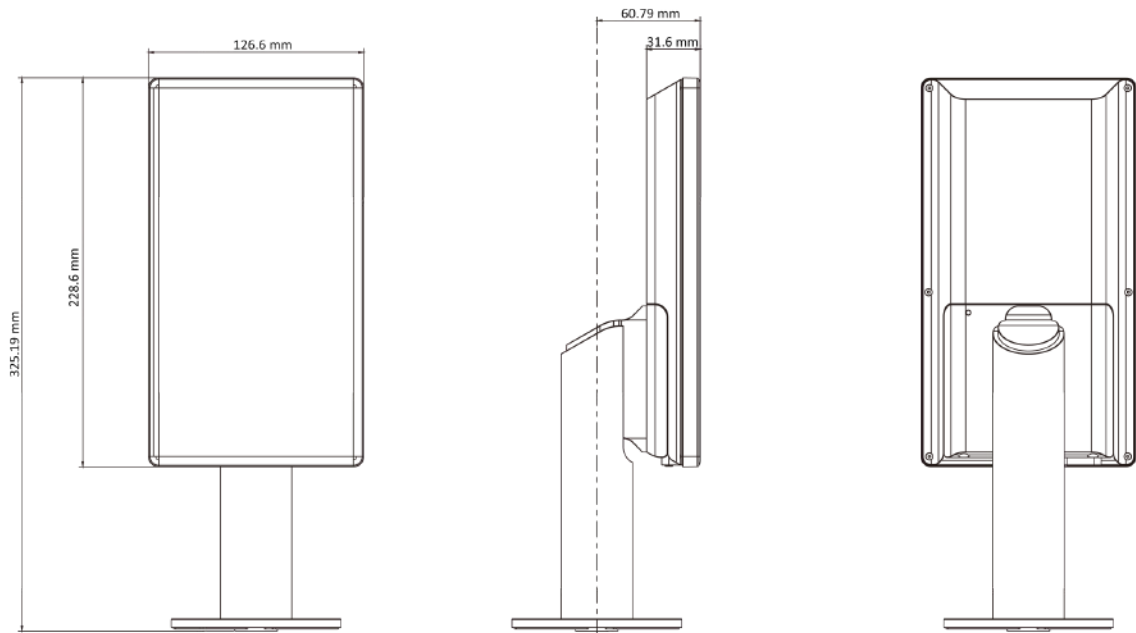

Dimensions

Accessory